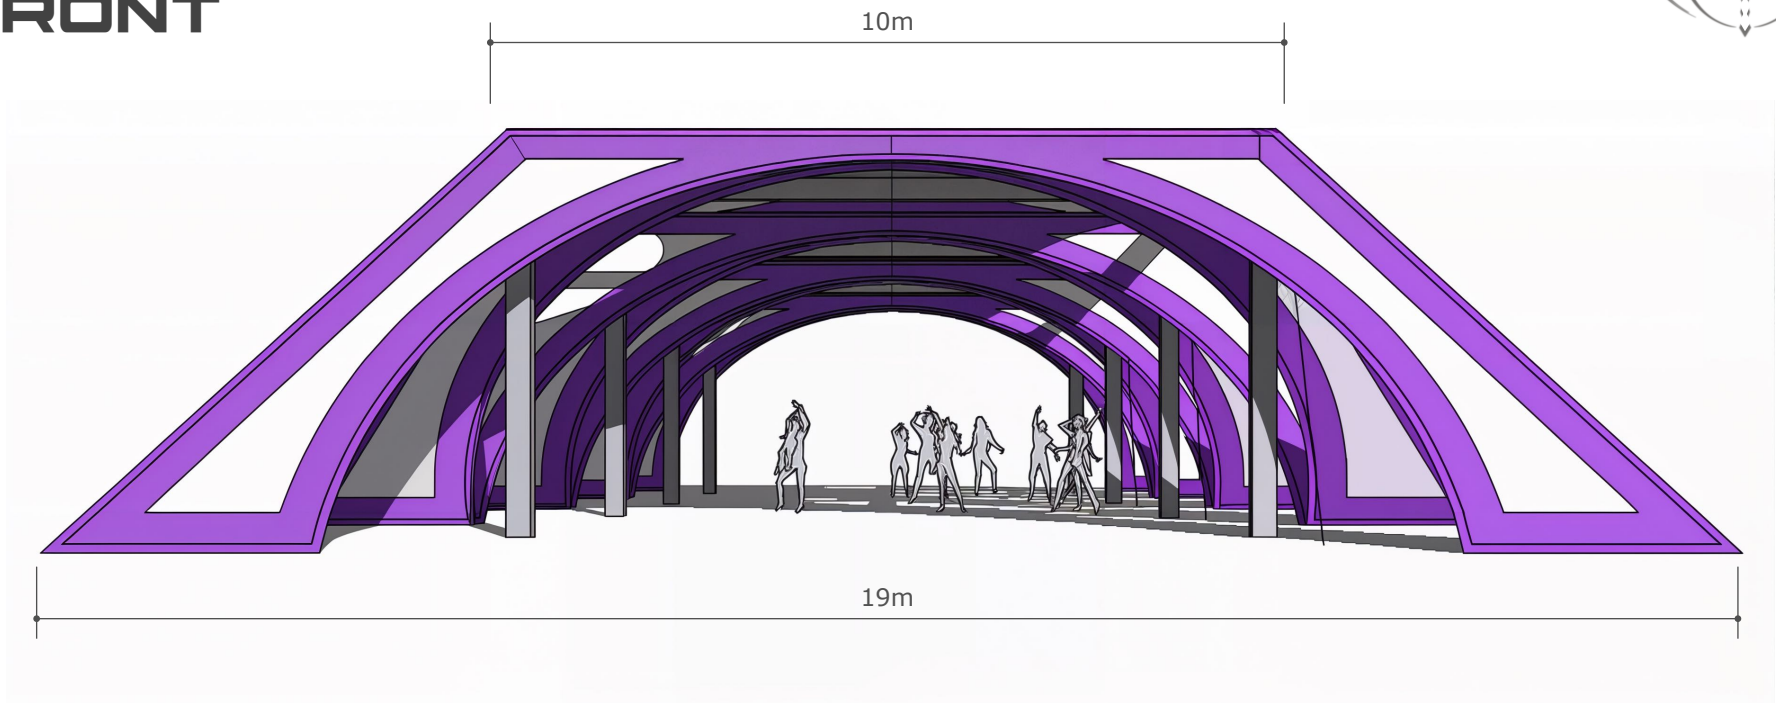

AREA TUNNEL FX

LOCUS POCUS DECO
INTERNATIONAL EVENT DECORATIONS

TUNNEL AREA - LOCUS POCUS DECO

FRONT

TOP

ISO

MEASUREMENTS: **WIDTH: 19m LENGHT: 40m HEIGHT: 5m**