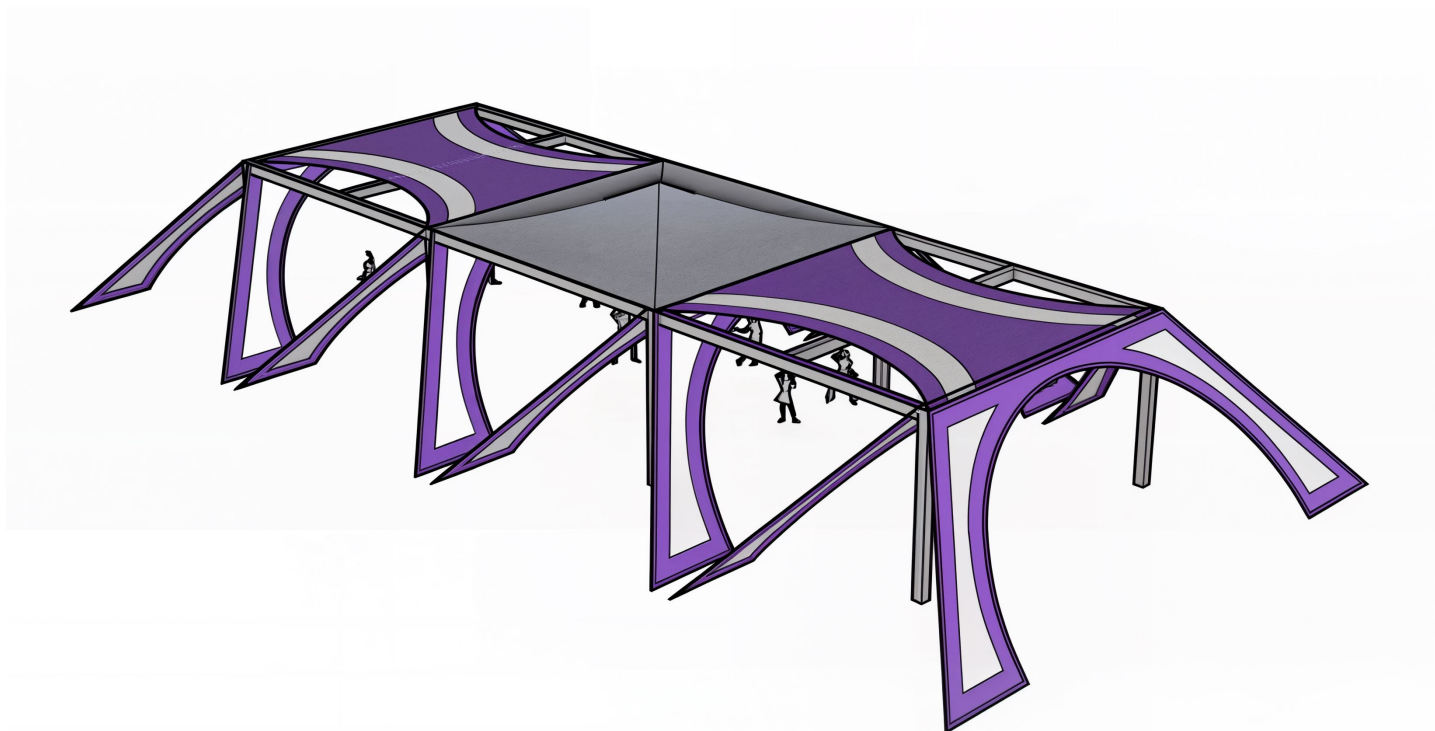

AREA TUNNEL FX

LOCUS POCUS DECO
INTERNATIONAL EVENT DECORATIONS

TUNNEL AREA - LOCUS POCUS DECO

FRONT

TOP

ISO

MEASUREMENTS: **WIDTH: 19m LENGHT: 40m HEIGHT: 5m**