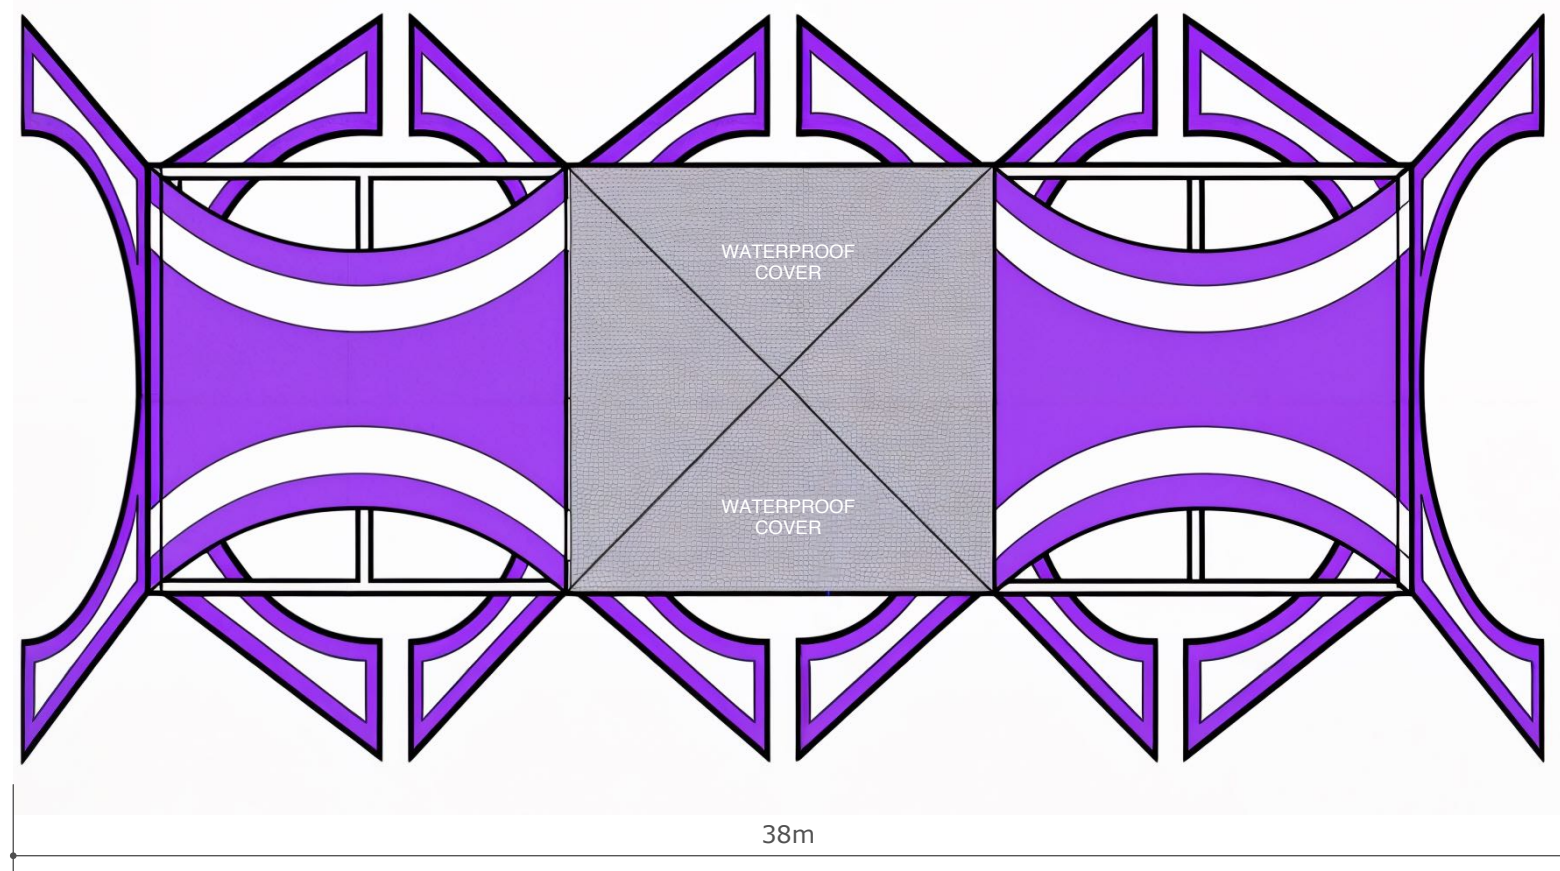

AREA TUNNEL FX

LOCUS POCUS DECO
INTERNATIONAL EVENT DECORATIONS

TUNNEL AREA - LOCUS POCUS DECO

FRONT

TOP

ISO

MEASUREMENTS: **WIDTH: 19m LENGHT: 40m HEIGHT: 5m**