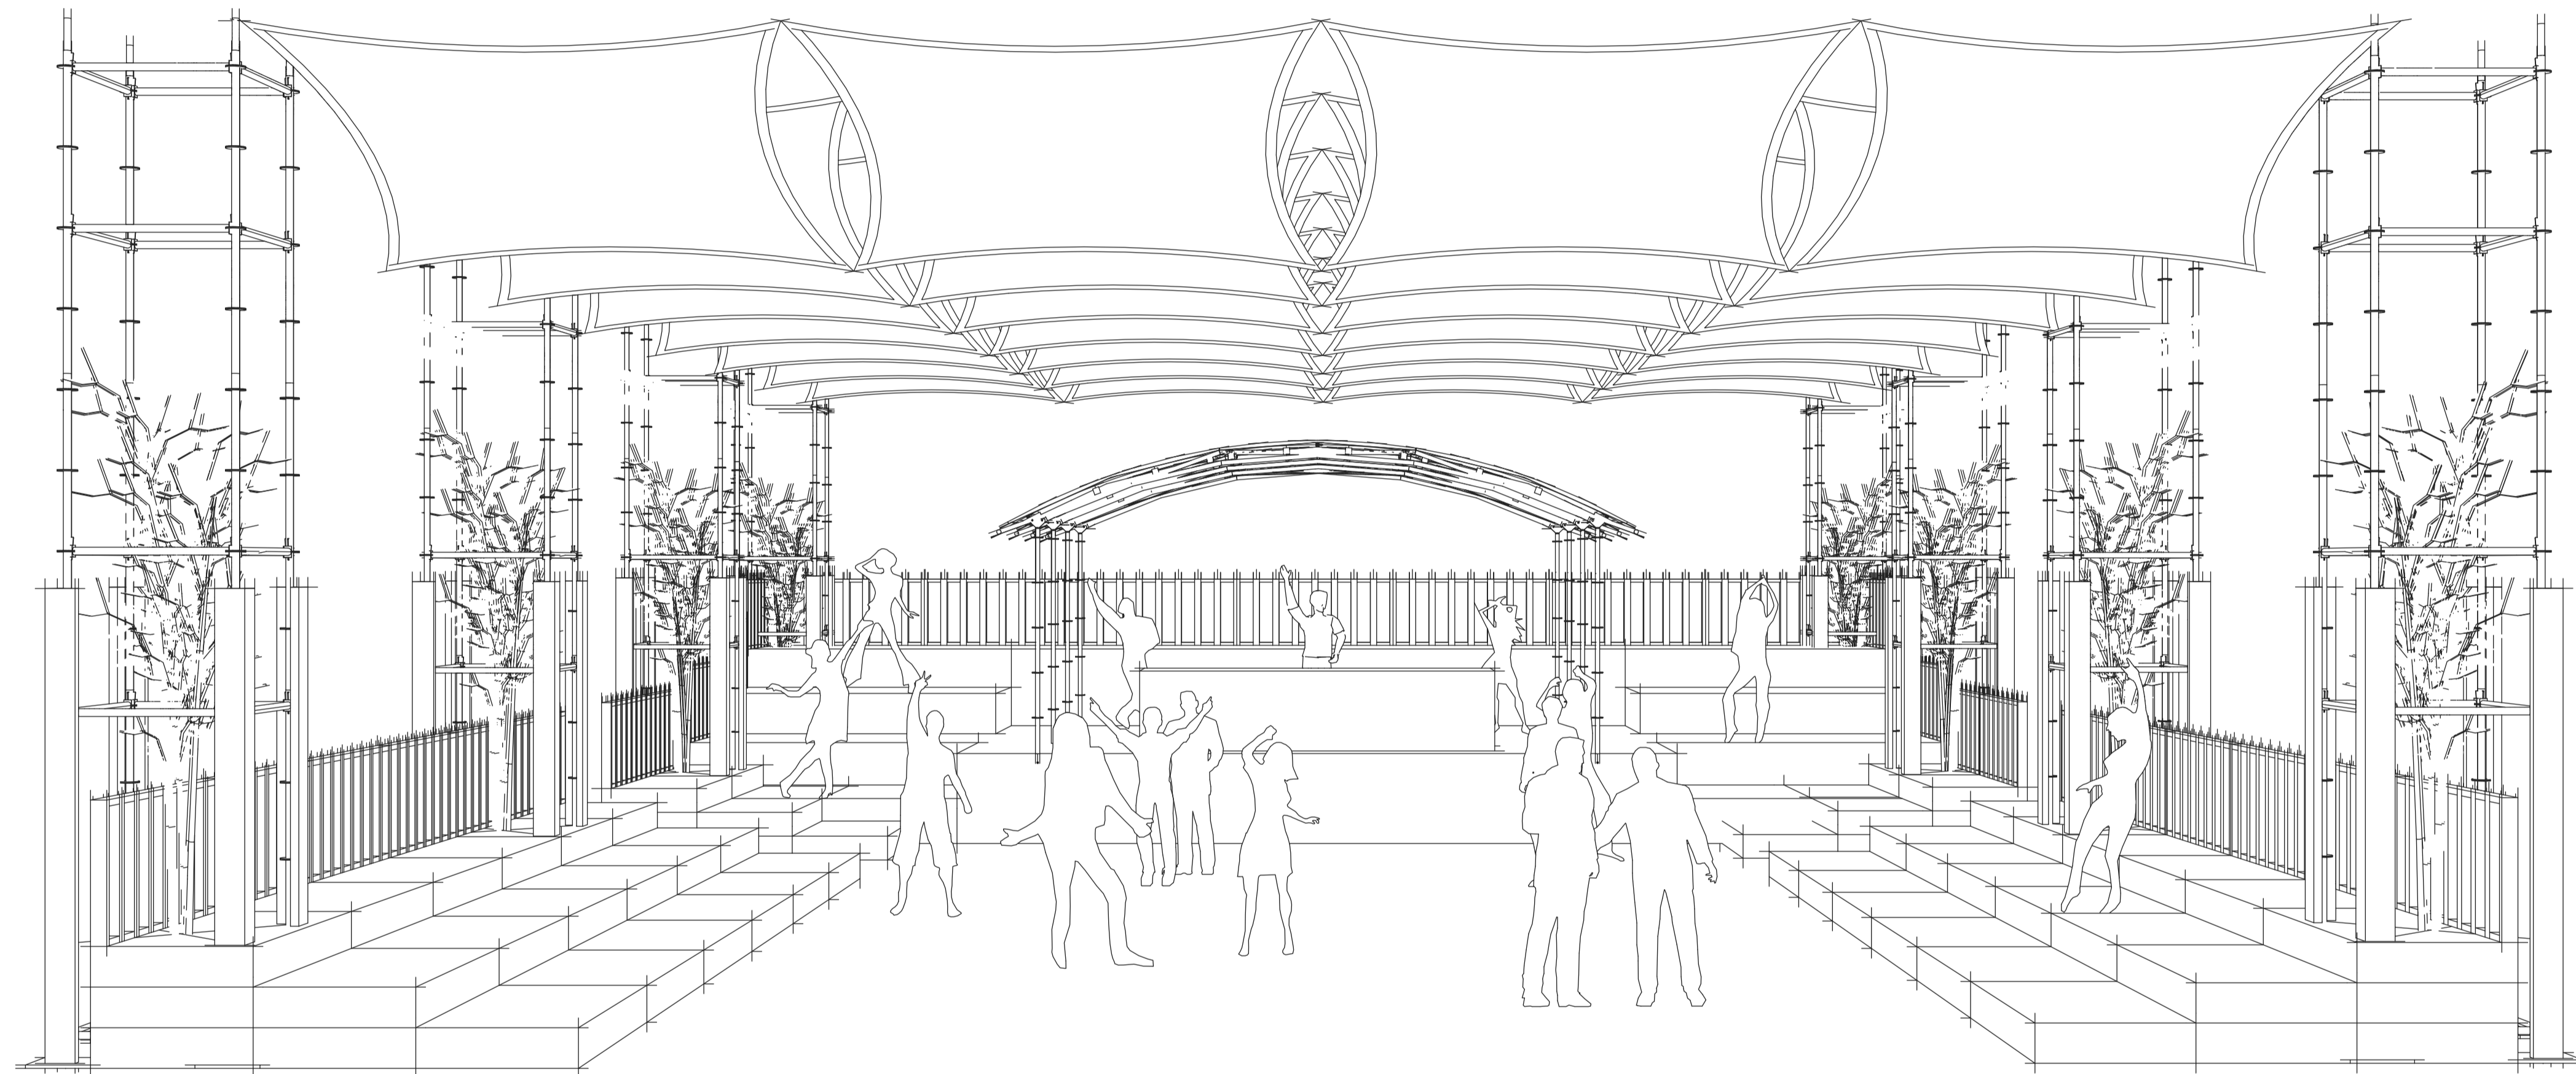

AREA: CAFE DEL MAR

LOCUS POCUS DECO
INTERNATIONAL EVENT DECORATIONS

CAFE DEL MAR - LOCUS POCUS DECO

AREA: CAFE DEL MAR

V1:

V2:

MEASUREMENTS: **WIDTH: 15m LENGHT: 25m HEIGHT: 6,5m**