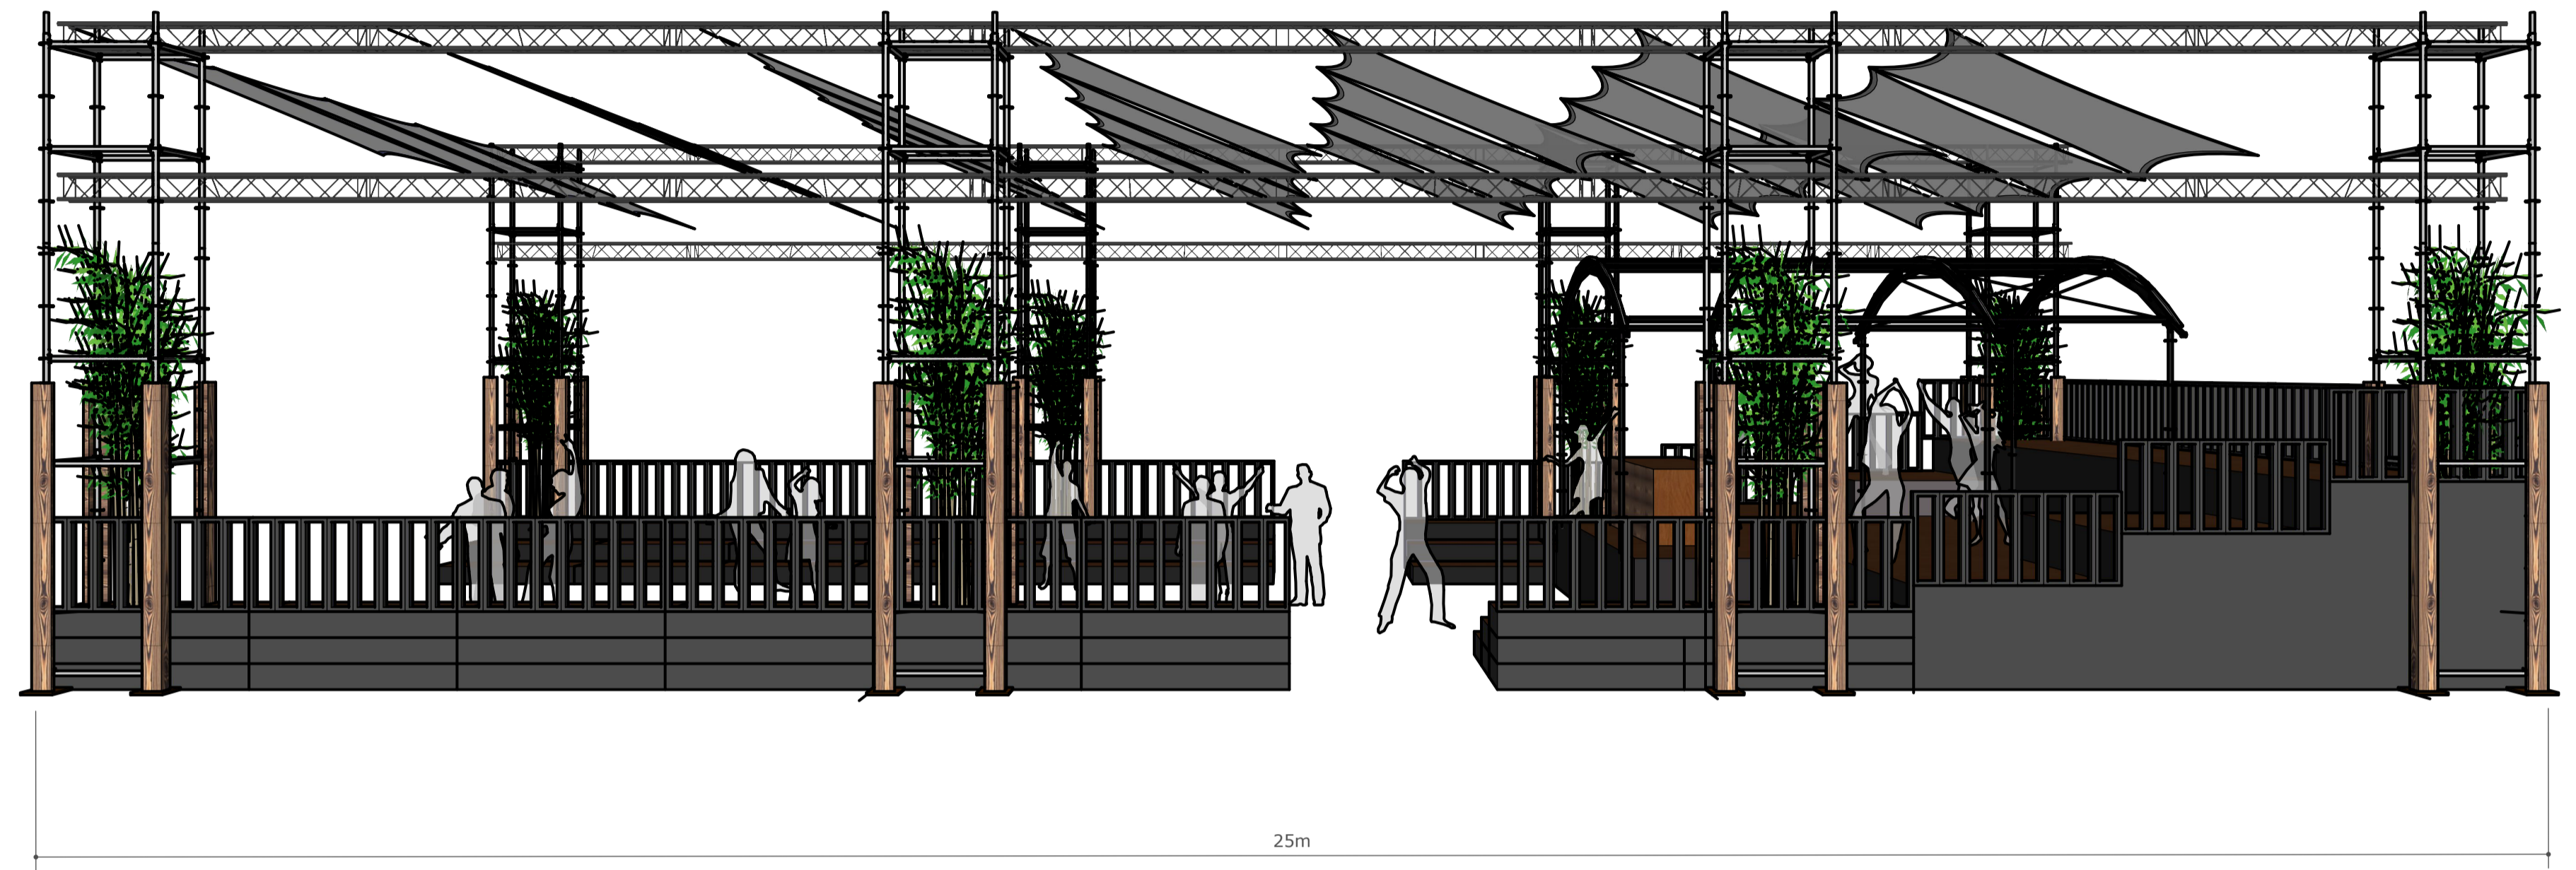

AREA: CAFE DEL MAR

LOCUS POCUS DECO
INTERNATIONAL EVENT DECORATIONS

CAFE DEL MAR - LOCUS POCUS DECO

AREA: CAFE DEL MAR

V1:

V2:

MEASUREMENTS: **WIDTH: 15m LENGHT: 25m HEIGHT: 6,5m**