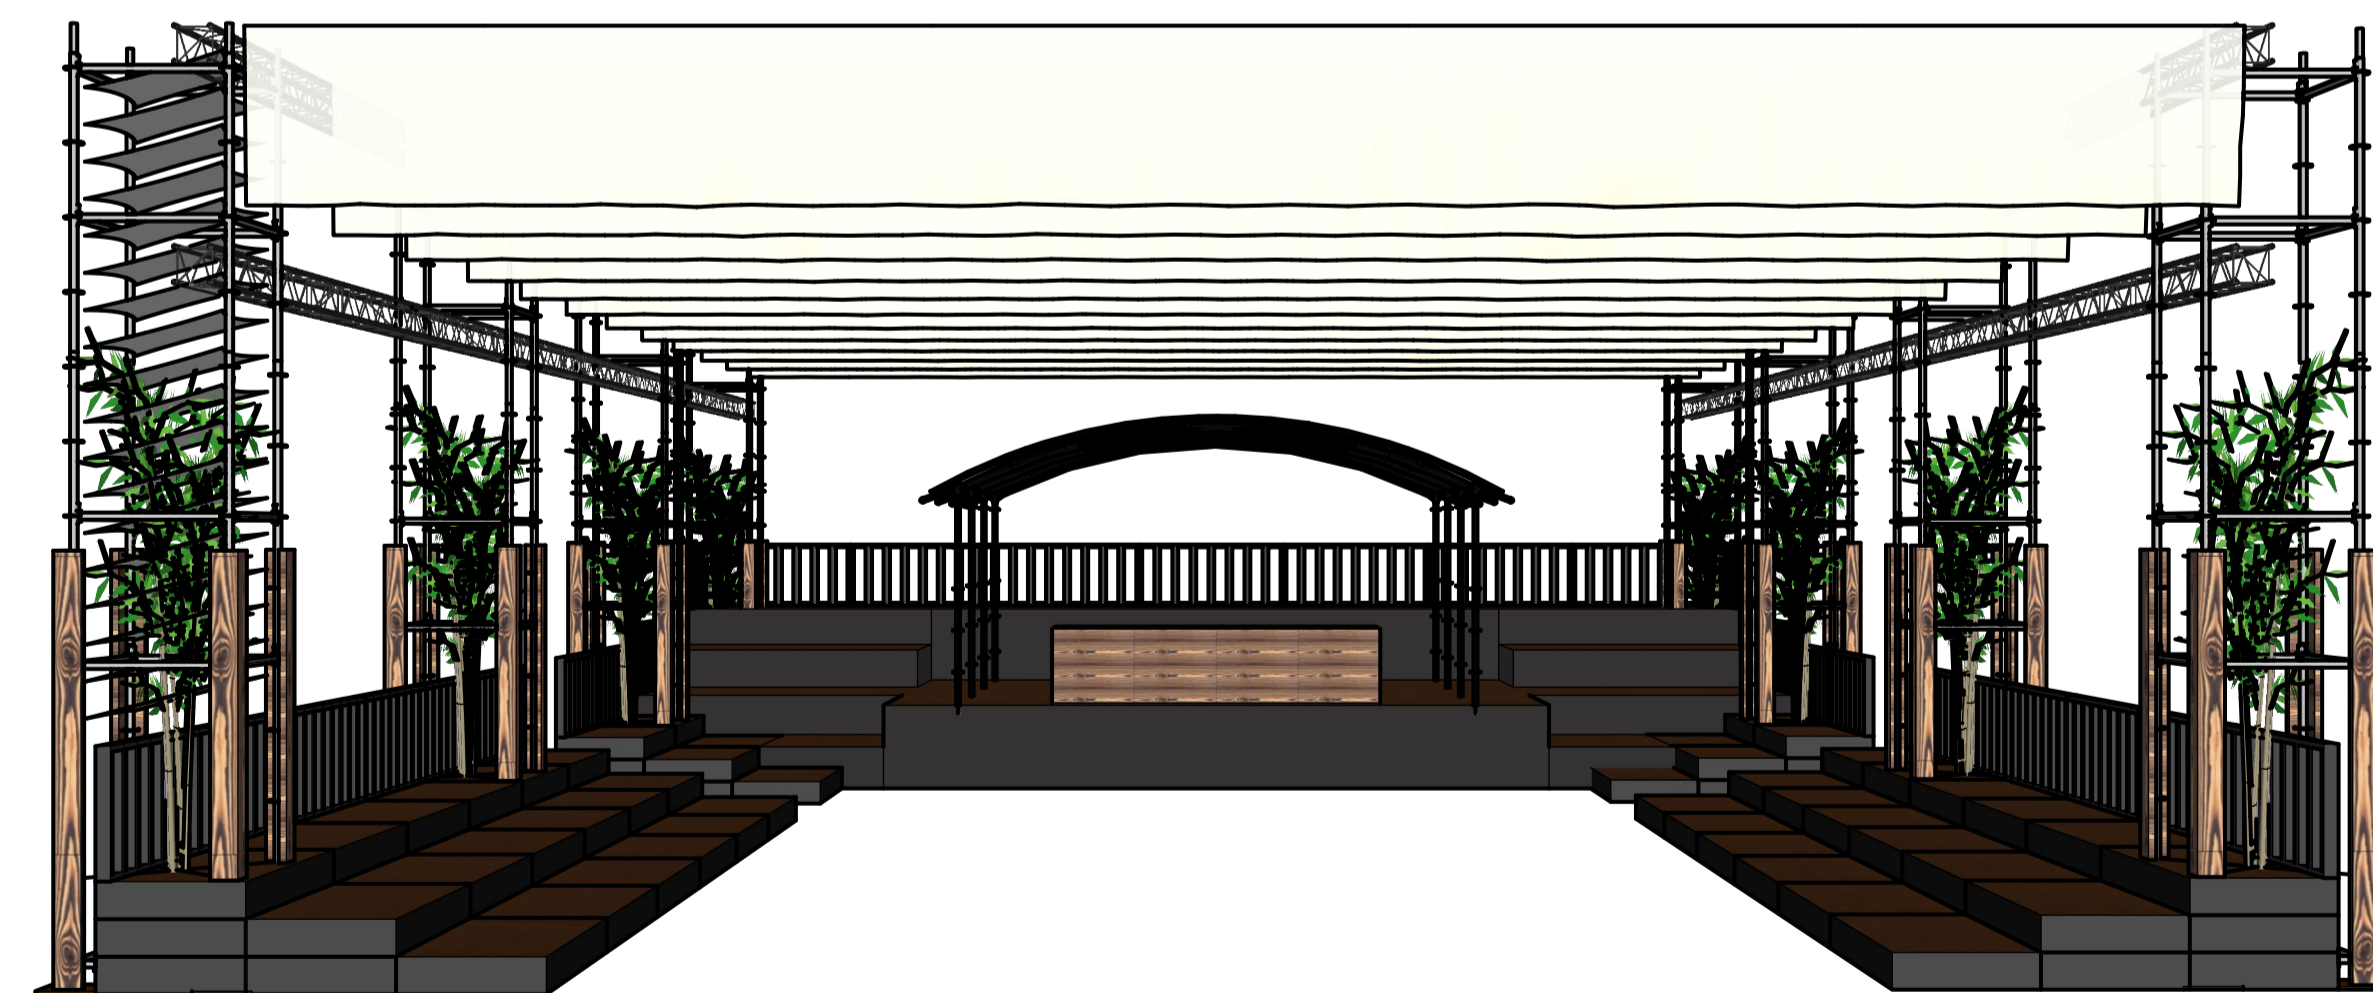

AREA: CAFE DEL MAR

LOCUS POCUS DECO
INTERNATIONAL EVENT DECORATIONS

CAFE DEL MAR - LOCUS POCUS DECO

AREA: CAFE DEL MAR

V1:

V2:

MEASUREMENTS: **WIDTH: 15m LENGHT: 25m HEIGHT: 6,5m**