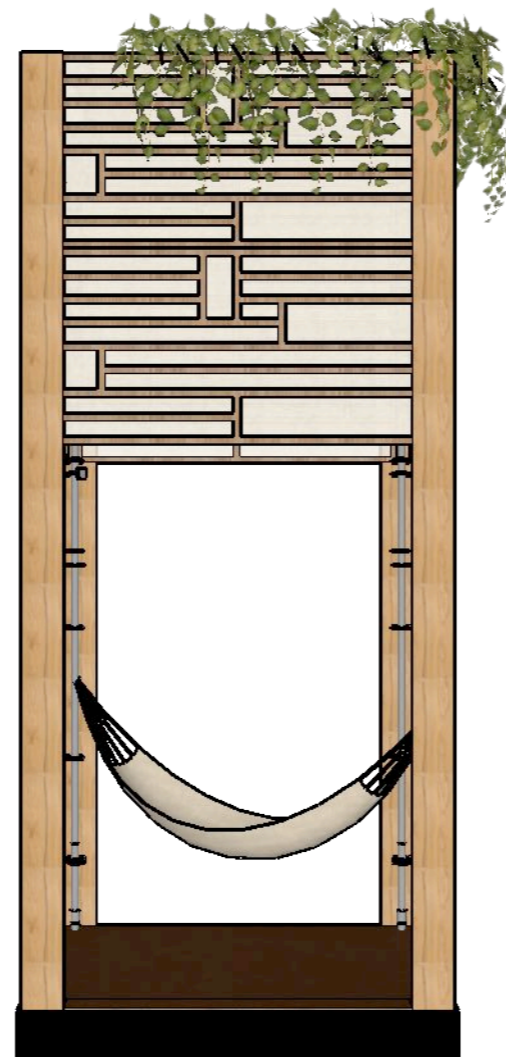

XHILL CUBES

DESIGNED TO ENHANCE ANY FESTIVAL GROUND OR OUTDOOR EVENT

XHILL CUBES

S I T E D E C O R A T I O N

Introducing Xhill Cubes by Locus Pocus Deco: Redefining outdoor event relaxation. Our innovative modular concept features decorative layer towers at various heights, adorned with suspended hammocks for ultimate chill-out experiences. Versatile and visually stunning, Xhill Cubes adapt to any event theme, providing a personalized oasis for guests to unwind. These thoughtfully designed structures create a serene atmosphere, elevating outdoor gatherings to new levels of comfort and connection. Choose your modules and create your own modular arrangements. Each module comes with its own hammock.

MODULE 1

MEASUREMENTS

1: 2x2x3m

MODULE 2

2: 2x2x5m

MODULE 3

3: Module 1+2

XHILL CUBES MODULAR

S I T E D E C O R A T I O N

Introducing the Xhill Cubes Modular Option: Unleash the power of customization and versatility. With a minimum of eight modules, our dynamic system allows for unique arrangements tailored to each client's desires. From intimate lounges to interactive zones, our experienced team curates captivating environments that captivate attendees. Explore the endless possibilities and transform your event experience with the Xhill Cubes Modular Option.

MEASUREMENTS: Different arrangements **EACH MODULE:** 2m x 2m

INFO@LOCUSPOCUSDECO.COM WWW.LOCUSPOCUSDECO.COM

XHILL CUBES COMPLEX

S I T E D E C O R A T I O N

Introducing Xhill Cubes Complex: Redefining the landscape of outdoor events. This advanced modular system revolutionizes event design on a grand scale, seamlessly combining multiple modules to create an expansive and immersive space for larger gatherings. With limitless configurations and uncompromising craftsmanship, Xhill Cubes Pro offers a solid and safe environment, while our curated ambiance elevates the event experience to new heights.