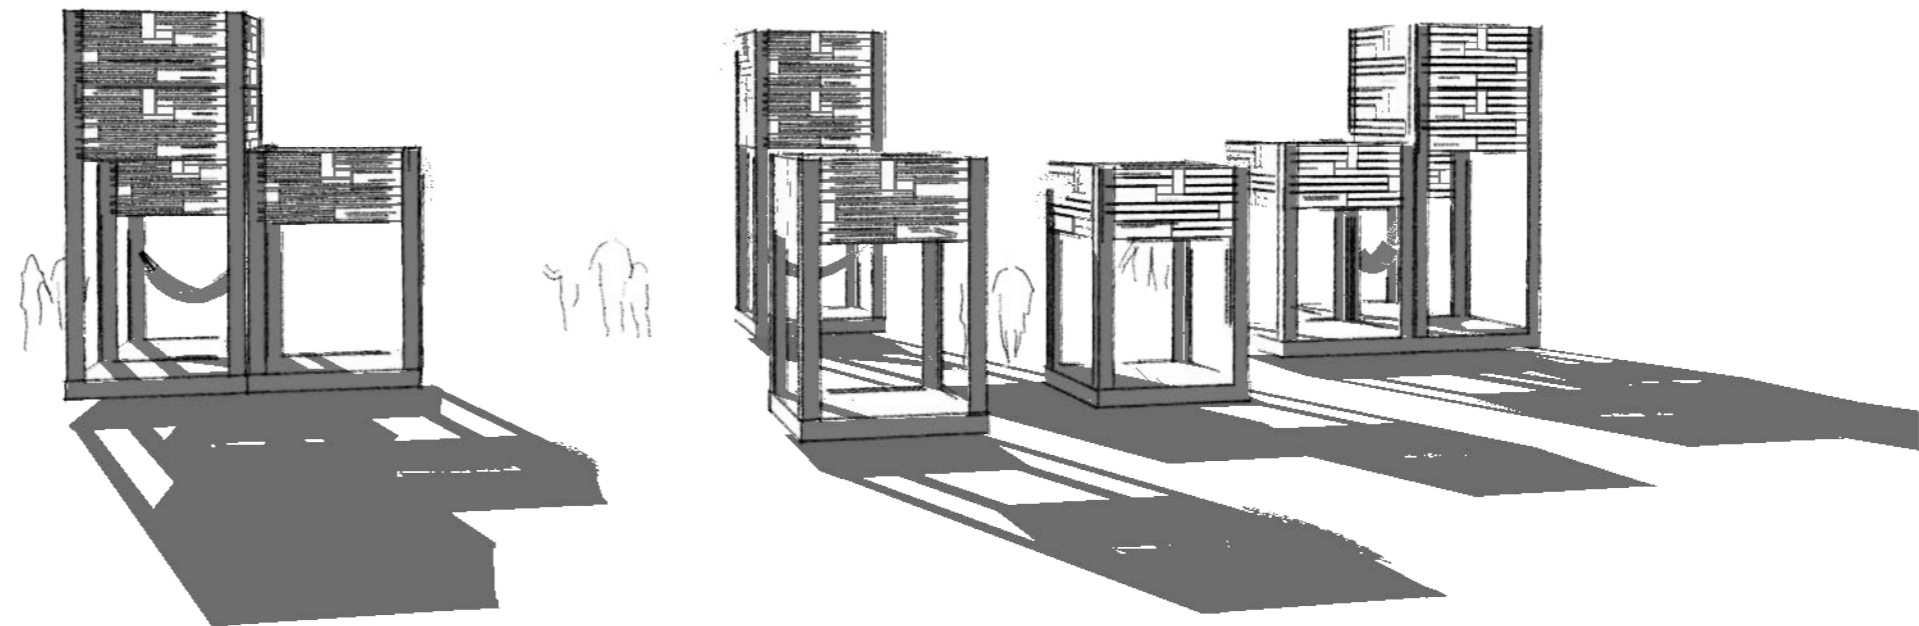

XHILL CUBES

DESIGNED TO ENHANCE ANY FESTIVAL GROUND OR OUTDOOR EVENT

XHILL CUBES

S I T E D E C O R A T I O N

Introducing Xhill Cubes by Locus Pocus Deco: Redefining outdoor event relaxation. Our innovative modular concept features decorative layer towers at various heights, adorned with suspended hammocks for ultimate chill-out experiences. Versatile and visually stunning, Xhill Cubes adapt to any event theme, providing a personalized oasis for guests to unwind. These thoughtfully designed structures create a serene atmosphere, elevating outdoor gatherings to new levels of comfort and connection. Choose your modules and create your own modular arrangements. Each module comes with its own hammock.

MODULE 1

MEASUREMENTS

1: 2x2x3m

MODULE 2

2: 2x2x5m

MODULE 3

3: Module 1+2

XHILL CUBES MODULAR

S I T E D E C O R A T I O N

Introducing the Xhill Cubes Modular Option: Unleash the power of customization and versatility. With a minimum of eight modules, our dynamic system allows for unique arrangements tailored to each client's desires. From intimate lounges to interactive zones, our experienced team curates captivating environments that captivate attendees. Explore the endless possibilities and transform your event experience with the Xhill Cubes Modular Option.

MEASUREMENTS: Different arrangements **EACH MODULE:** 2m x 2m

INFO@LOCUSPOCUSDECO.COM WWW.LOCUSPOCUSDECO.COM

XHILL CUBES COMPLEX

S I T E D E C O R A T I O N

Introducing Xhill Cubes Complex: Redefining the landscape of outdoor events. This advanced modular system revolutionizes event design on a grand scale, seamlessly combining multiple modules to create an expansive and immersive space for larger gatherings. With limitless configurations and uncompromising craftsmanship, Xhill Cubes Pro offers a solid and safe environment, while our curated ambiance elevates the event experience to new heights.