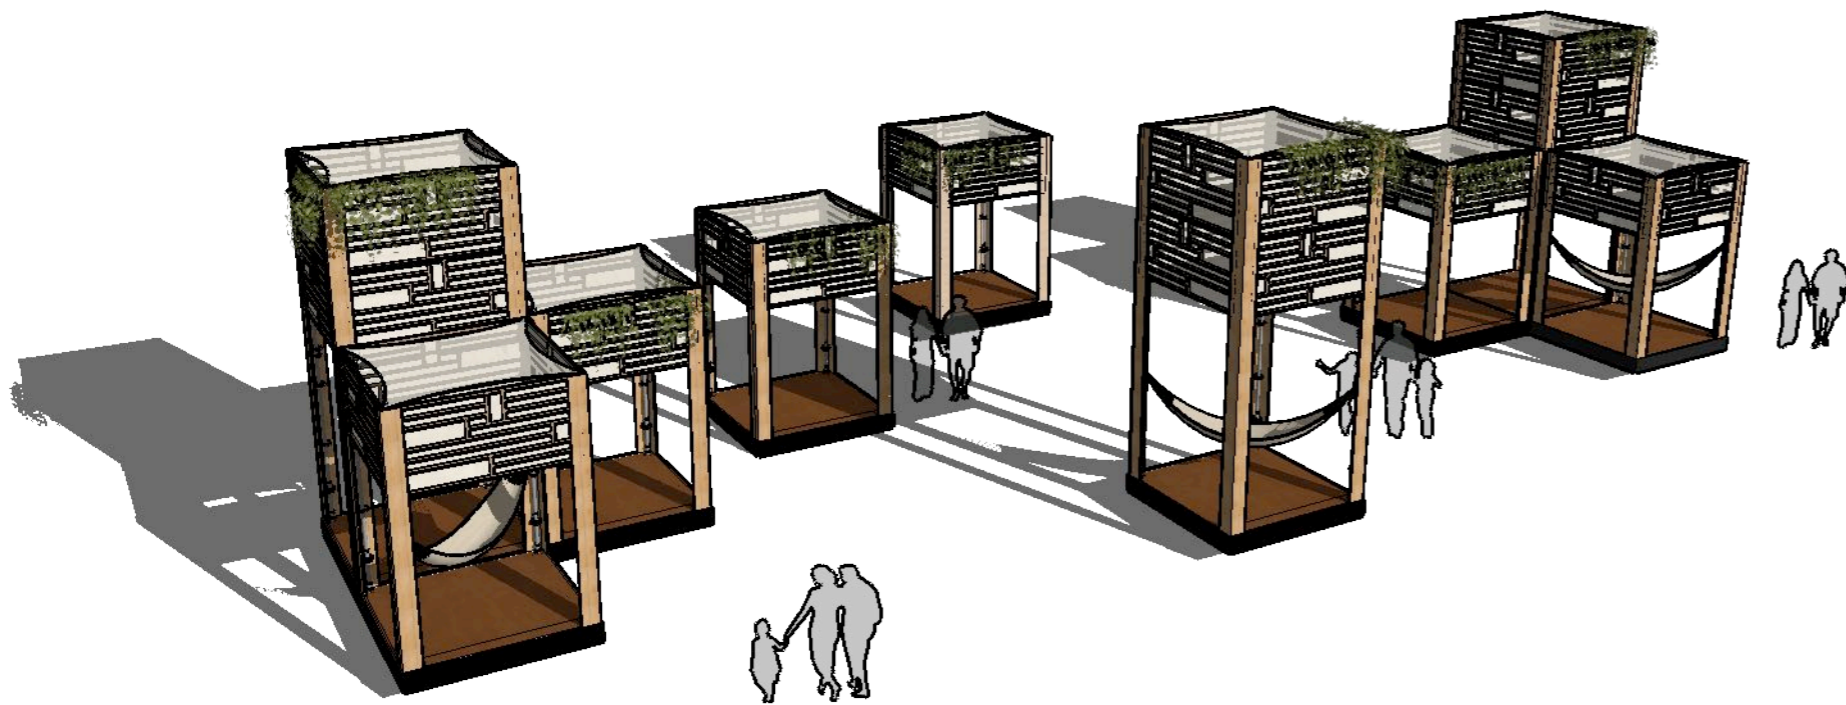

XHILL CUBES

DESIGNED TO ENHANCE ANY FESTIVAL GROUND OR OUTDOOR EVENT

XHILL CUBES

S I T E D E C O R A T I O N

Introducing Xhill Cubes by Locus Pocus Deco: Redefining outdoor event relaxation. Our innovative modular concept features decorative layer towers at various heights, adorned with suspended hammocks for ultimate chill-out experiences. Versatile and visually stunning, Xhill Cubes adapt to any event theme, providing a personalized oasis for guests to unwind. These thoughtfully designed structures create a serene atmosphere, elevating outdoor gatherings to new levels of comfort and connection. Choose your modules and create your own modular arrangements. Each module comes with its own hammock.

MODULE 1

MEASUREMENTS

1: 2x2x3m

MODULE 2

2: 2x2x5m

MODULE 3

3: Module 1+2

XHILL CUBES MODULAR

S I T E D E C O R A T I O N

Introducing the Xhill Cubes Modular Option: Unleash the power of customization and versatility. With a minimum of eight modules, our dynamic system allows for unique arrangements tailored to each client's desires. From intimate lounges to interactive zones, our experienced team curates captivating environments that captivate attendees. Explore the endless possibilities and transform your event experience with the Xhill Cubes Modular Option.

MEASUREMENTS: Different arrangements **EACH MODULE:** 2m x 2m

INFO@LOCUSPOCUSDECO.COM WWW.LOCUSPOCUSDECO.COM

XHILL CUBES COMPLEX

S I T E D E C O R A T I O N

Introducing Xhill Cubes Complex: Redefining the landscape of outdoor events. This advanced modular system revolutionizes event design on a grand scale, seamlessly combining multiple modules to create an expansive and immersive space for larger gatherings. With limitless configurations and uncompromising craftsmanship, Xhill Cubes Pro offers a solid and safe environment, while our curated ambiance elevates the event experience to new heights.