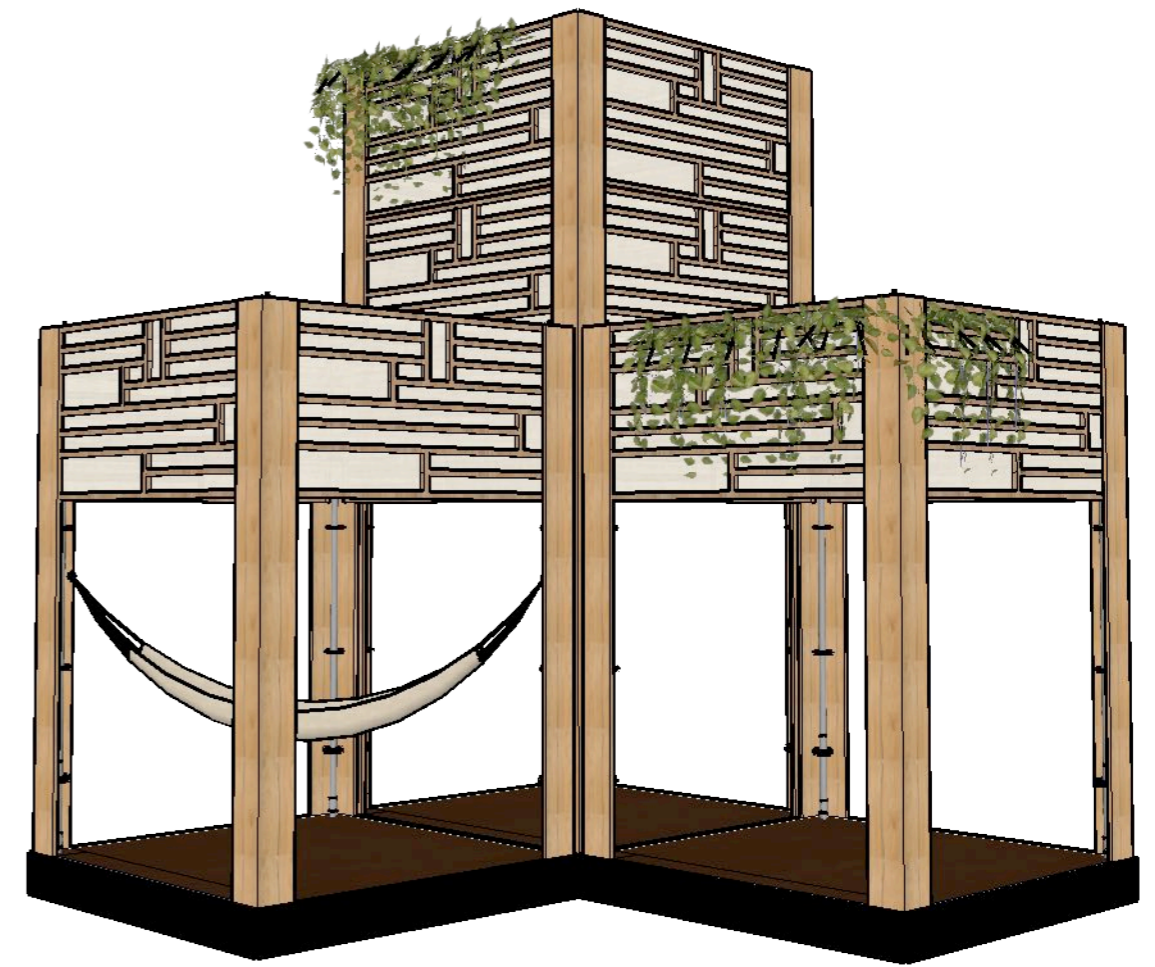

XHILL CUBES

DESIGNED TO ENHANCE ANY FESTIVAL GROUND OR OUTDOOR EVENT

XHILL CUBES

S I T E D E C O R A T I O N

Introducing Xhill Cubes by Locus Pocus Deco: Redefining outdoor event relaxation. Our innovative modular concept features decorative layer towers at various heights, adorned with suspended hammocks for ultimate chill-out experiences. Versatile and visually stunning, Xhill Cubes adapt to any event theme, providing a personalized oasis for guests to unwind. These thoughtfully designed structures create a serene atmosphere, elevating outdoor gatherings to new levels of comfort and connection. Choose your modules and create your own modular arrangements. Each module comes with its own hammock.

MODULE 1

MEASUREMENTS

1: 2x2x3m

MODULE 2

2: 2x2x5m

MODULE 3

3: Module 1+2

XHILL CUBES MODULAR

S I T E D E C O R A T I O N

Introducing the Xhill Cubes Modular Option: Unleash the power of customization and versatility. With a minimum of eight modules, our dynamic system allows for unique arrangements tailored to each client's desires. From intimate lounges to interactive zones, our experienced team curates captivating environments that captivate attendees. Explore the endless possibilities and transform your event experience with the Xhill Cubes Modular Option.

MEASUREMENTS: Different arrangements **EACH MODULE:** 2m x 2m

INFO@LOCUSPOCUSDECO.COM WWW.LOCUSPOCUSDECO.COM

XHILL CUBES COMPLEX

S I T E D E C O R A T I O N

Introducing Xhill Cubes Complex: Redefining the landscape of outdoor events. This advanced modular system revolutionizes event design on a grand scale, seamlessly combining multiple modules to create an expansive and immersive space for larger gatherings. With limitless configurations and uncompromising craftsmanship, Xhill Cubes Pro offers a solid and safe environment, while our curated ambiance elevates the event experience to new heights.