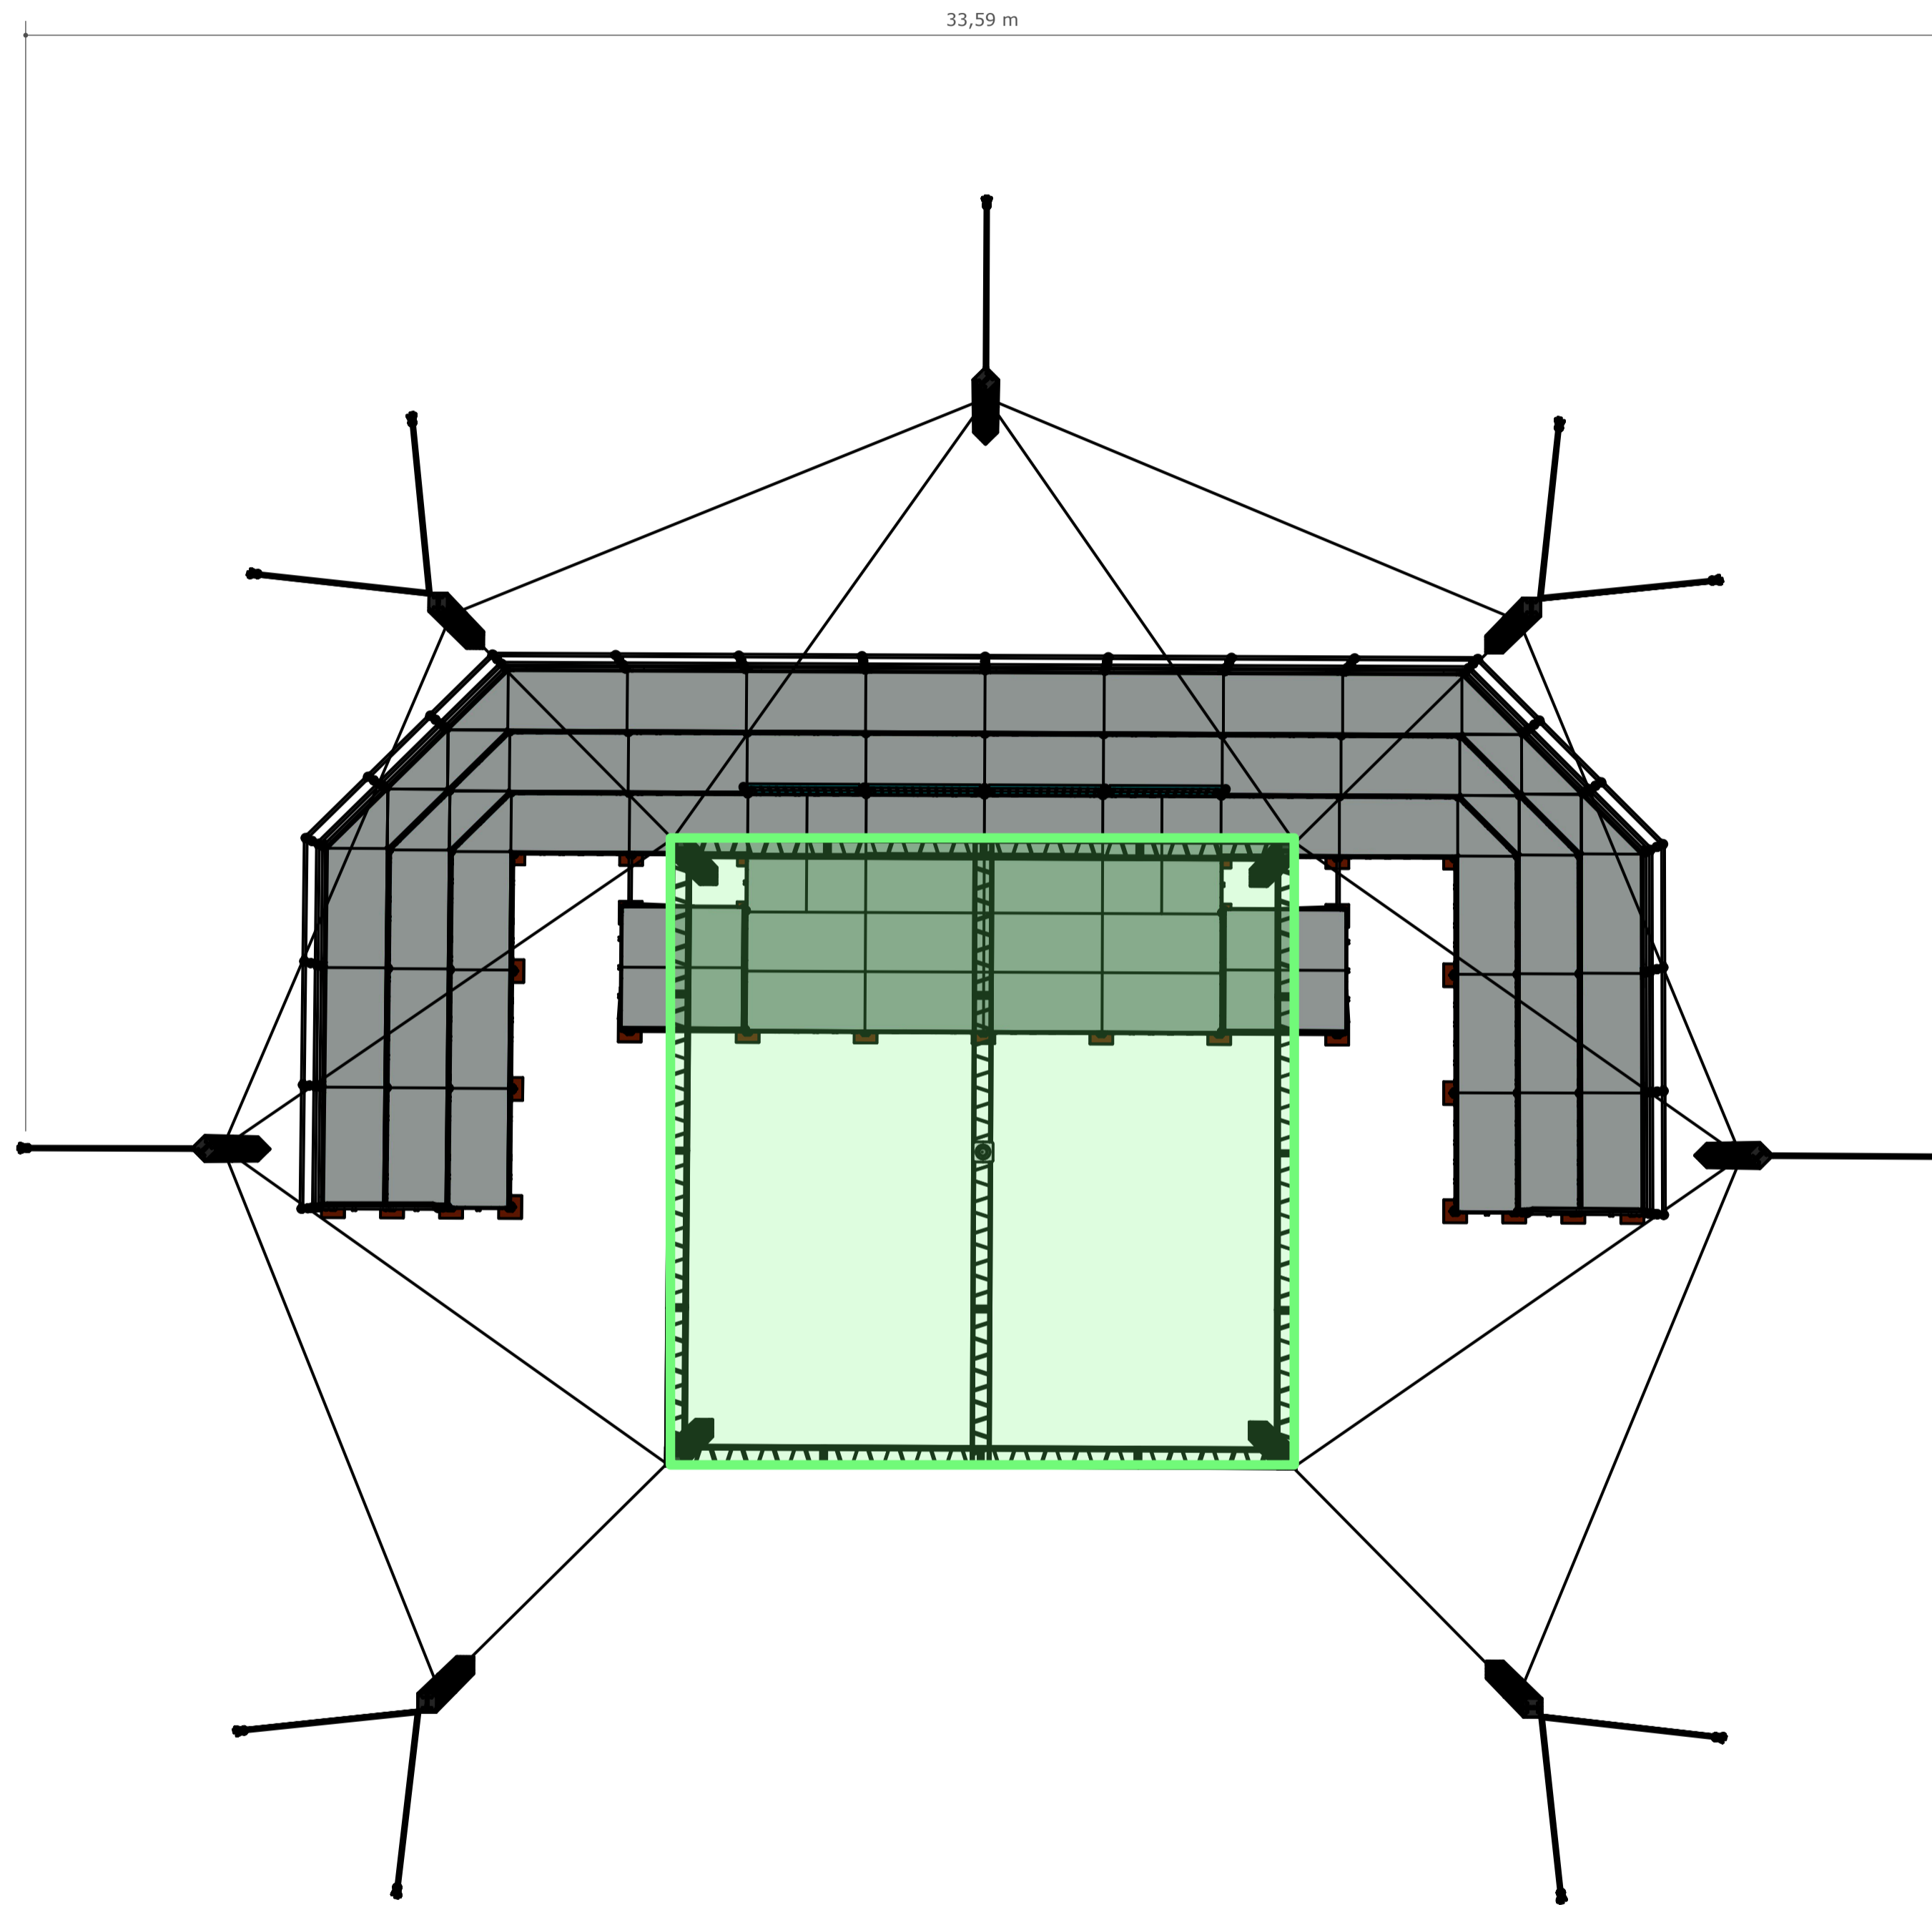

## AREA ARENA

“Area Mosaic Arena”. This enhanced version offers a more open view, perfect for creating a dynamic dance floor and a stage included in it. Using layer structure to evoke an arena-like atmosphere, it seamlessly integrates the DJ inside for an unforgettable experience.

**EXTRA:** WATERPROOF COVER 10x10m

**AREA DECO:** 25x25m

**AREA NEEDED FOR BUILD UP:** 30x35m

## RIGGING AND LAYHER

 **SPEAKER POSITION**

 **EXTRA: WATERPROOF COVER 10x10m AREA NEEDED FOR BUILD UP: 30x35m**