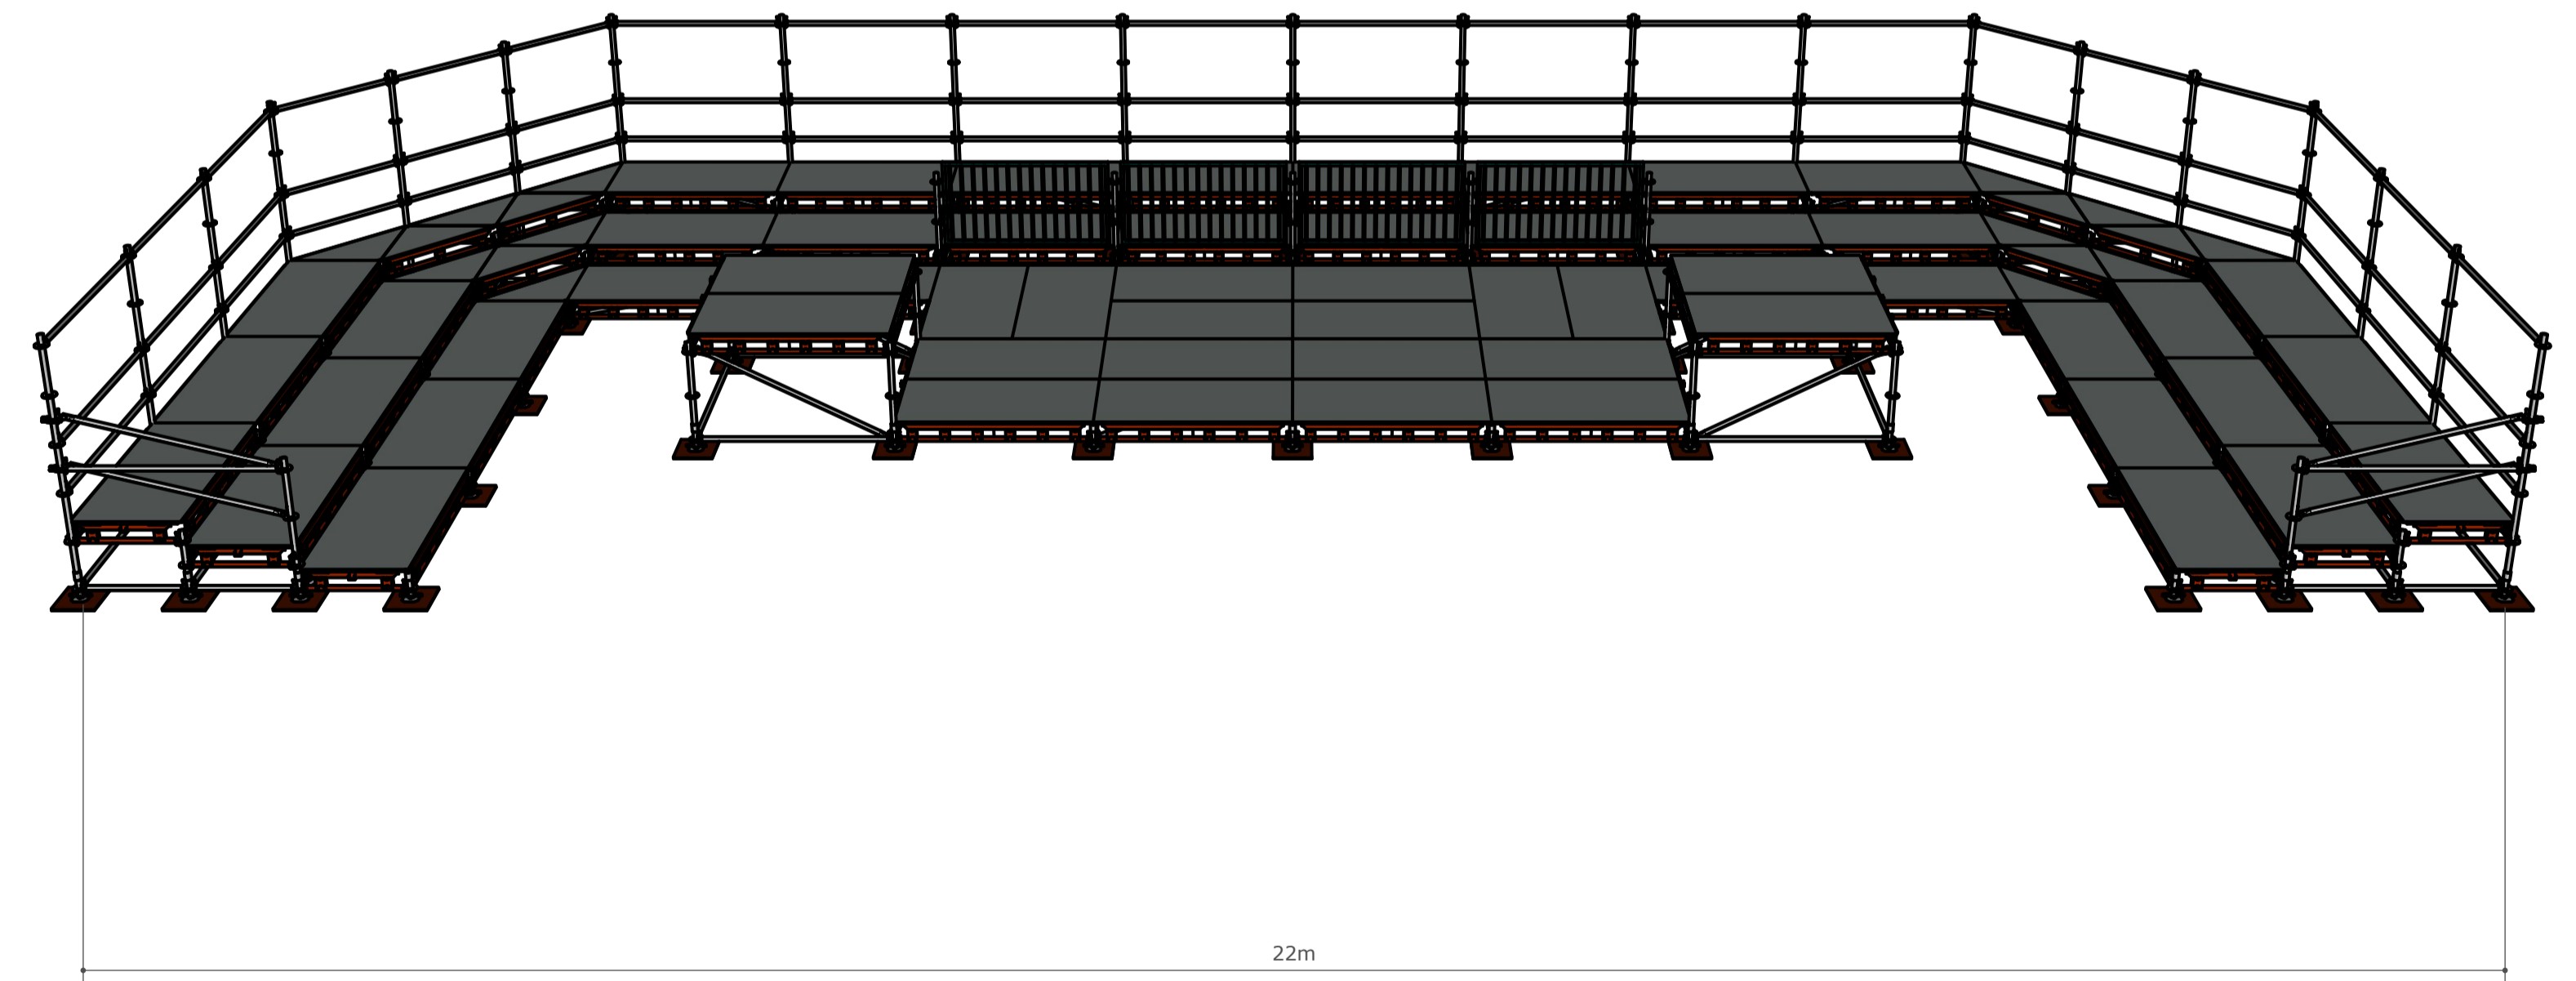

## AREA ARENA

“Area Mosaic Arena”. This enhanced version offers a more open view, perfect for creating a dynamic dance floor and a stage included in it. Using layer structure to evoke an arena-like atmosphere, it seamlessly integrates the DJ inside for an unforgettable experience.

**EXTRA:** WATERPROOF COVER 10x10m

**AREA DECO:** 25x25m

**AREA NEEDED FOR BUILD UP:** 30x35m

## RIGGING AND LAYHER

 **SPEAKER POSITION**

 **EXTRA: WATERPROOF COVER 10x10m AREA NEEDED FOR BUILD UP: 30x35m**