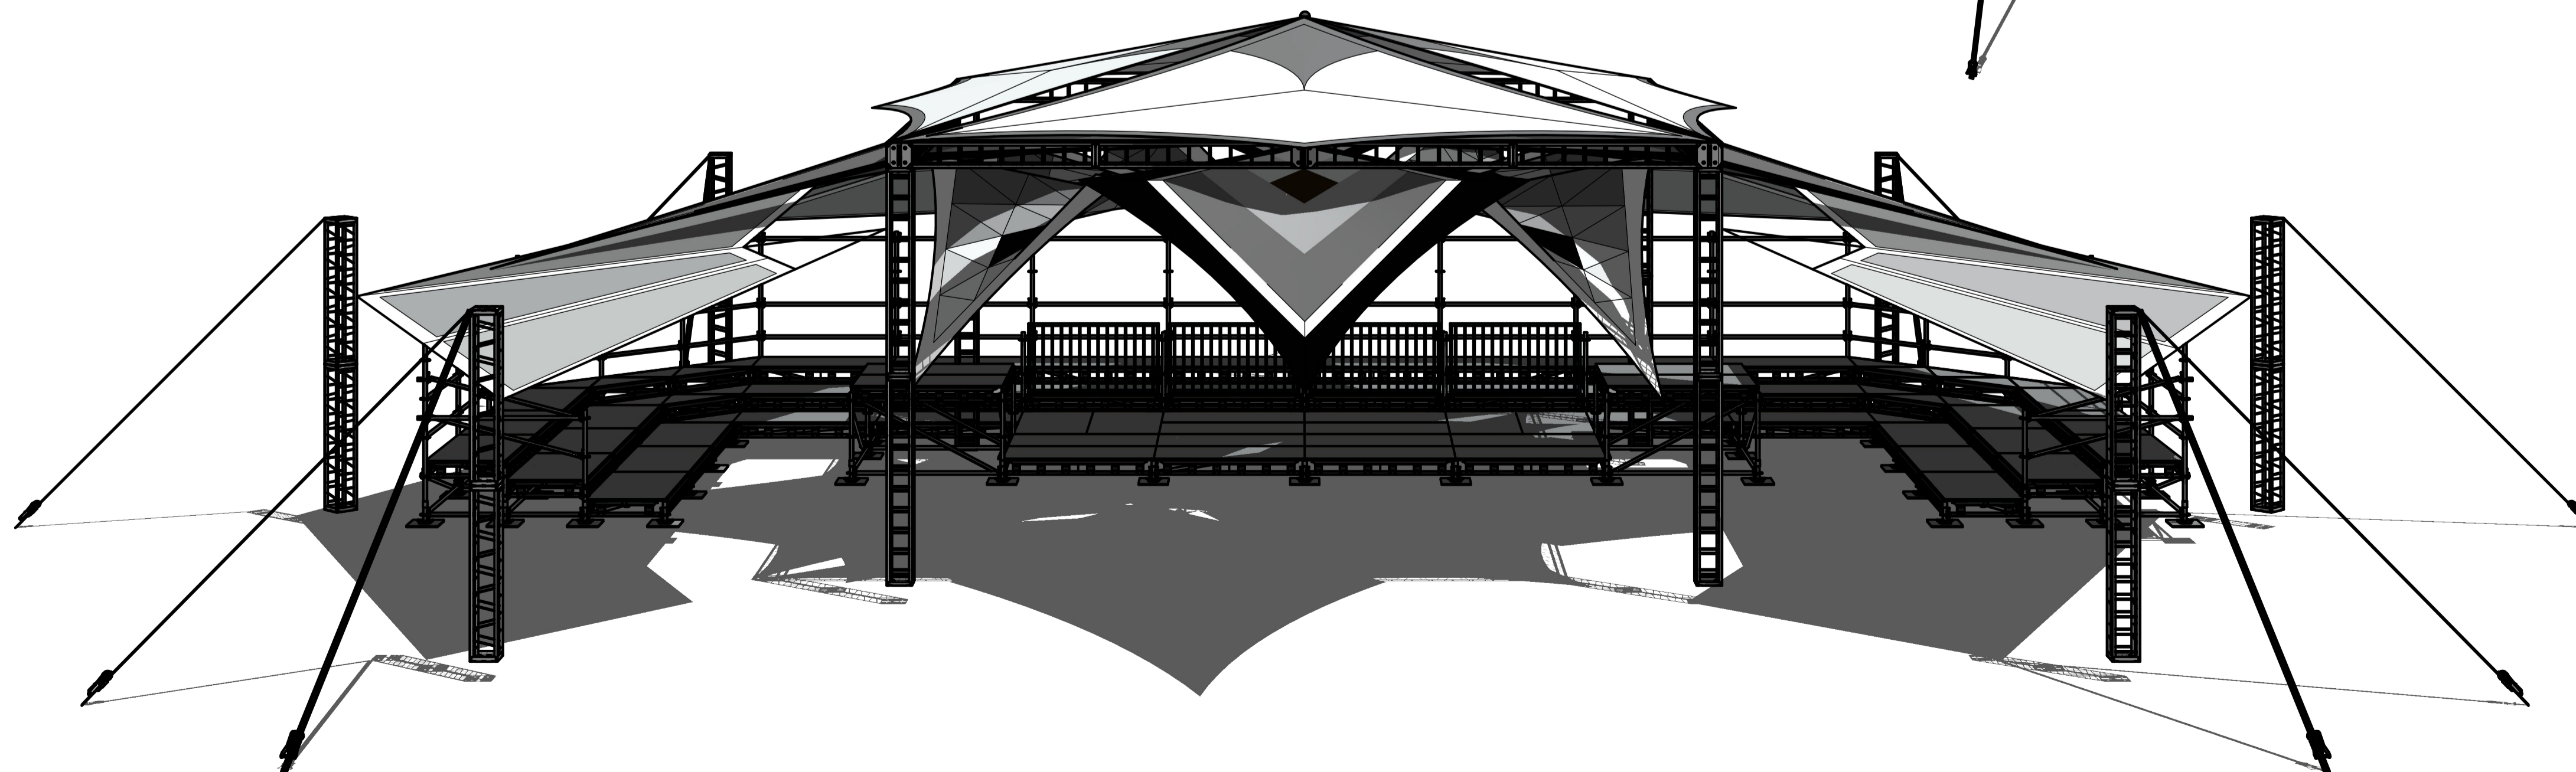

# AREA ARENA

**LOCUS POCUS DECO**  
INTERNATIONAL EVENT DECORATIONS

## AREA ARENA

“Area Mosaic Arena”. This enhanced version offers a more open view, perfect for creating a dynamic dance floor and a stage included in it. Using layer structure to evoke an arena-like atmosphere, it seamlessly integrates the DJ inside for an unforgettable experience.

**EXTRA:** WATERPROOF COVER 10x10m

**AREA DECO:** 25x25m

**AREA NEEDED FOR BUILD UP:** 30x35m

## RIGGING AND LAYHER

 **SPEAKER POSITION**

 **EXTRA: WATERPROOF COVER 10x10m AREA NEEDED FOR BUILD UP: 30x35m**