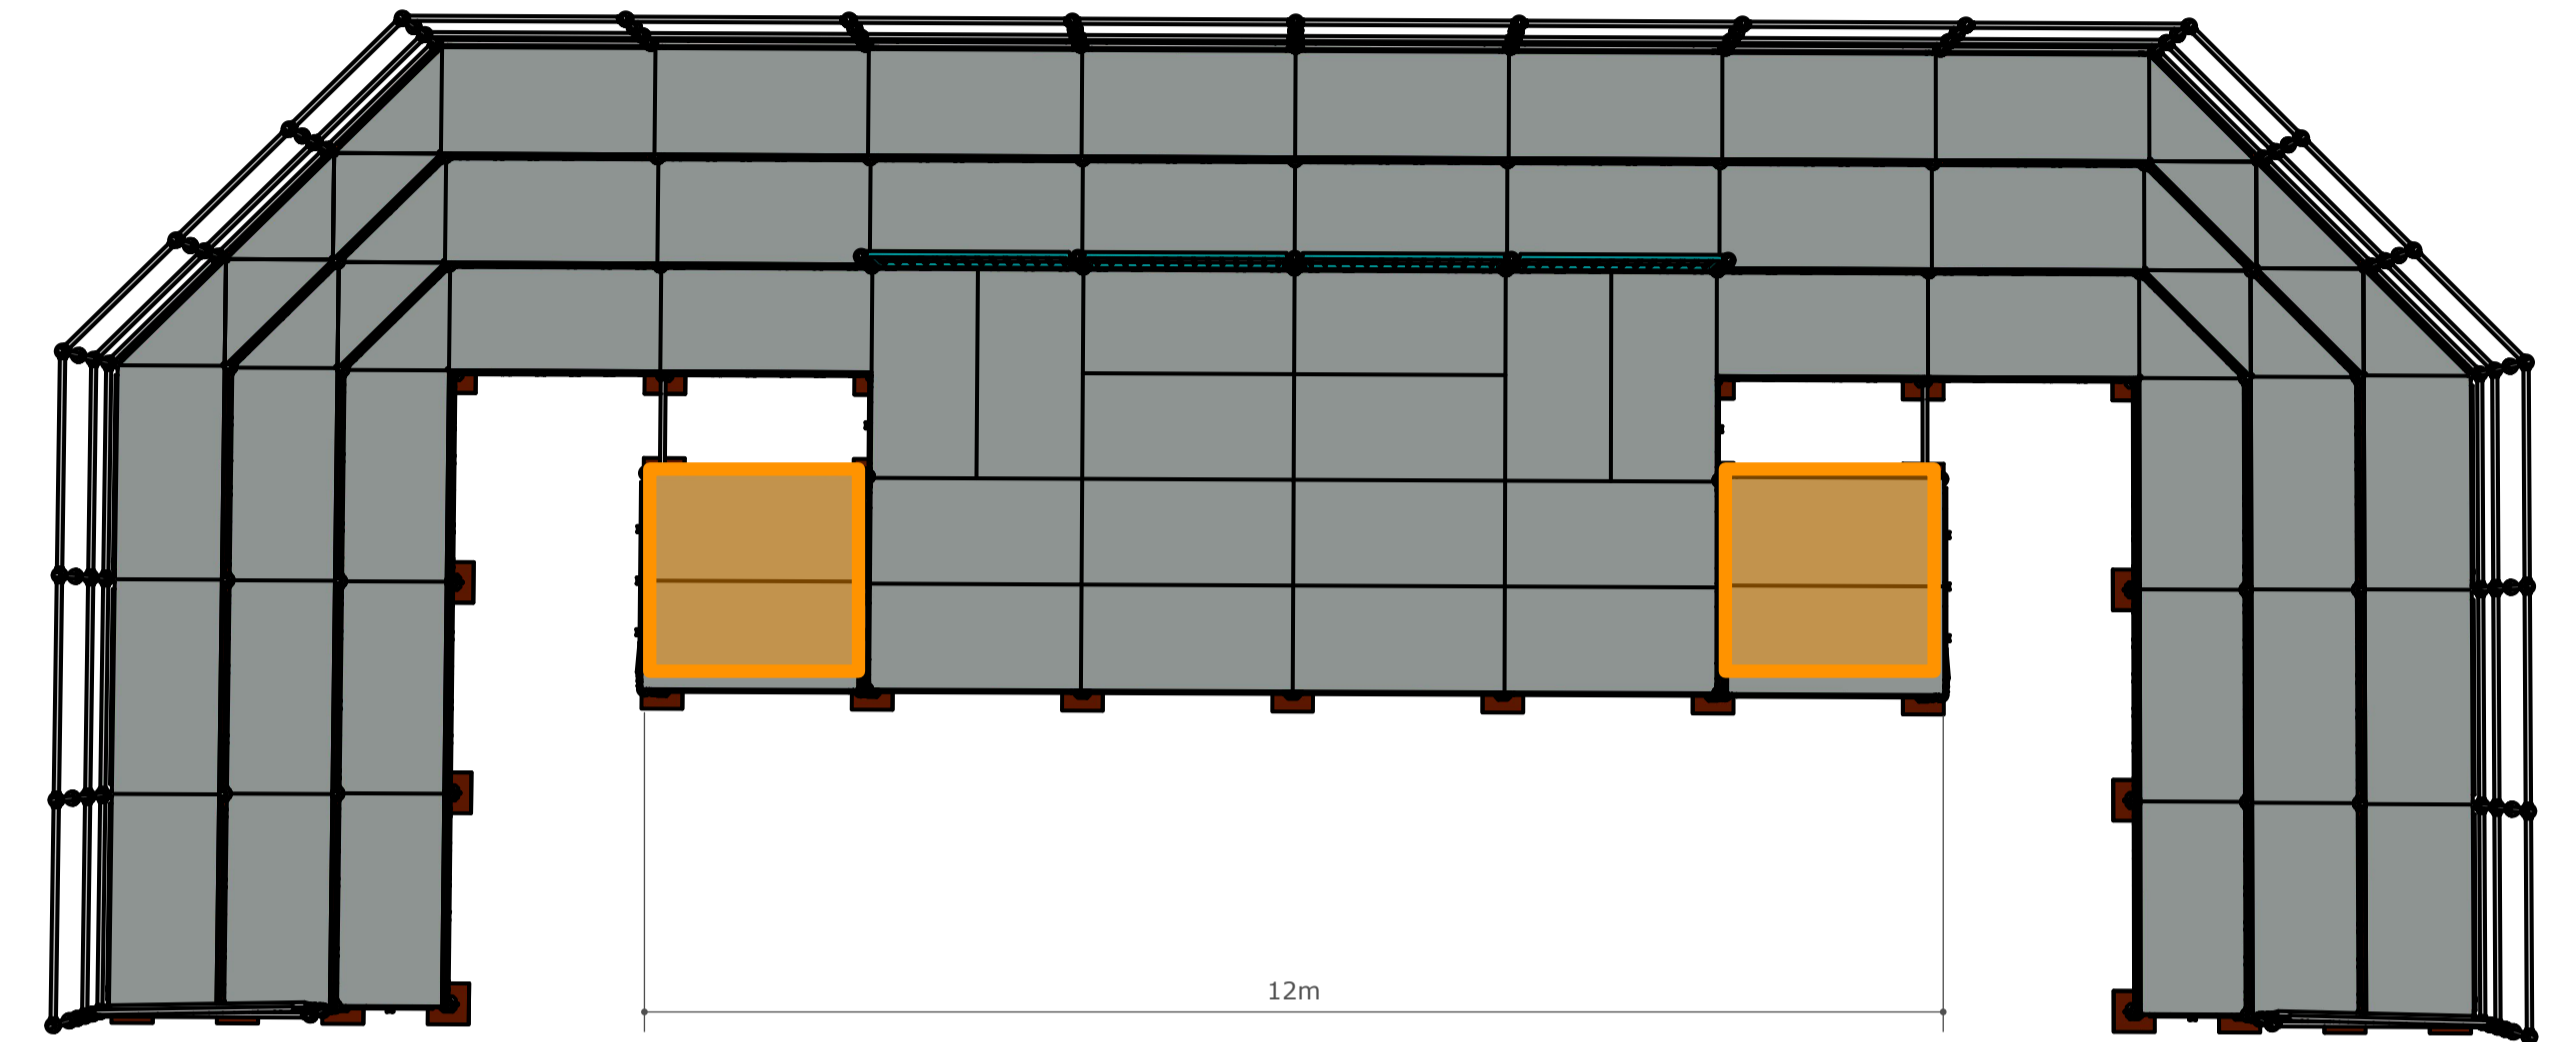

## AREA ARENA

“Area Mosaic Arena”. This enhanced version offers a more open view, perfect for creating a dynamic dance floor and a stage included in it. Using layer structure to evoke an arena-like atmosphere, it seamlessly integrates the DJ inside for an unforgettable experience.

**EXTRA:** WATERPROOF COVER 10x10m

**AREA DECO:** 25x25m

**AREA NEEDED FOR BUILD UP:** 30x35m

## RIGGING AND LAYHER

 **SPEAKER POSITION**

 **EXTRA: WATERPROOF COVER 10x10m AREA NEEDED FOR BUILD UP: 30x35m**