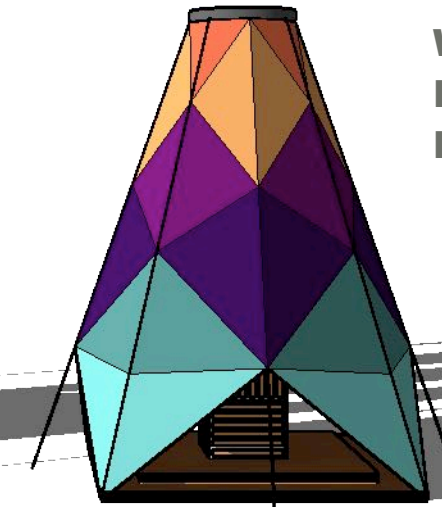

# SCOPE TOWERS

DESIGNED TO ENHANCE ANY FESTIVAL GROUND OR OUTDOOR EVENT

# SCOPE TOWERS

## GROUND DECORATION

Standing tall and proud, The Scope Towers are sure to catch the eye of anyone attending your event. An innovative and visually impressive structure that is perfect for enhancing the beauty and atmosphere of any outdoor event. The Scope Towers are available in a range of sizes and colors, making them easy to adjust to any event space or needs. Their unique design allows them to function as site decorations, creating shade and a stunning backdrop for any outdoor event. With their height, they add an extra dimension to the festival ground, providing a new and exciting perspective for your guests.

**WIDTH: 16m**  
**DEPTH: 16m**  
**HEIGHT: 18m**

**WIDTH: 11m**  
**DEPTH: 11m**  
**HEIGHT: 12m**