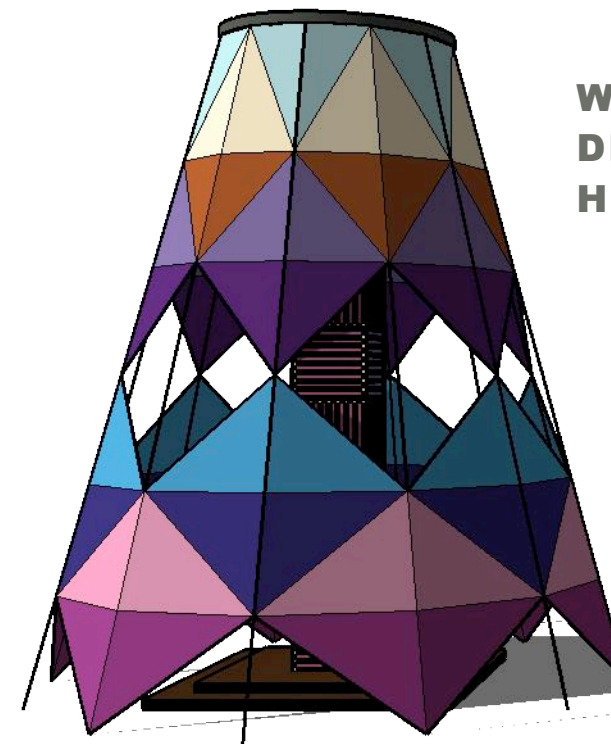

# SCOPE TOWERS

DESIGNED TO ENHANCE ANY FESTIVAL GROUND OR OUTDOOR EVENT

# SCOPE TOWERS

## GROUND DECORATION

Standing tall and proud, The Scope Towers are sure to catch the eye of anyone attending your event. An innovative and visually impressive structure that is perfect for enhancing the beauty and atmosphere of any outdoor event. The Scope Towers are available in a range of sizes and colors, making them easy to adjust to any event space or needs. Their unique design allows them to function as site decorations, creating shade and a stunning backdrop for any outdoor event. With their height, they add an extra dimension to the festival ground, providing a new and exciting perspective for your guests.

**WIDTH: 16m**  
**DEPTH: 16m**  
**HEIGHT: 18m**

**WIDTH: 11m**  
**DEPTH: 11m**  
**HEIGHT: 12m**