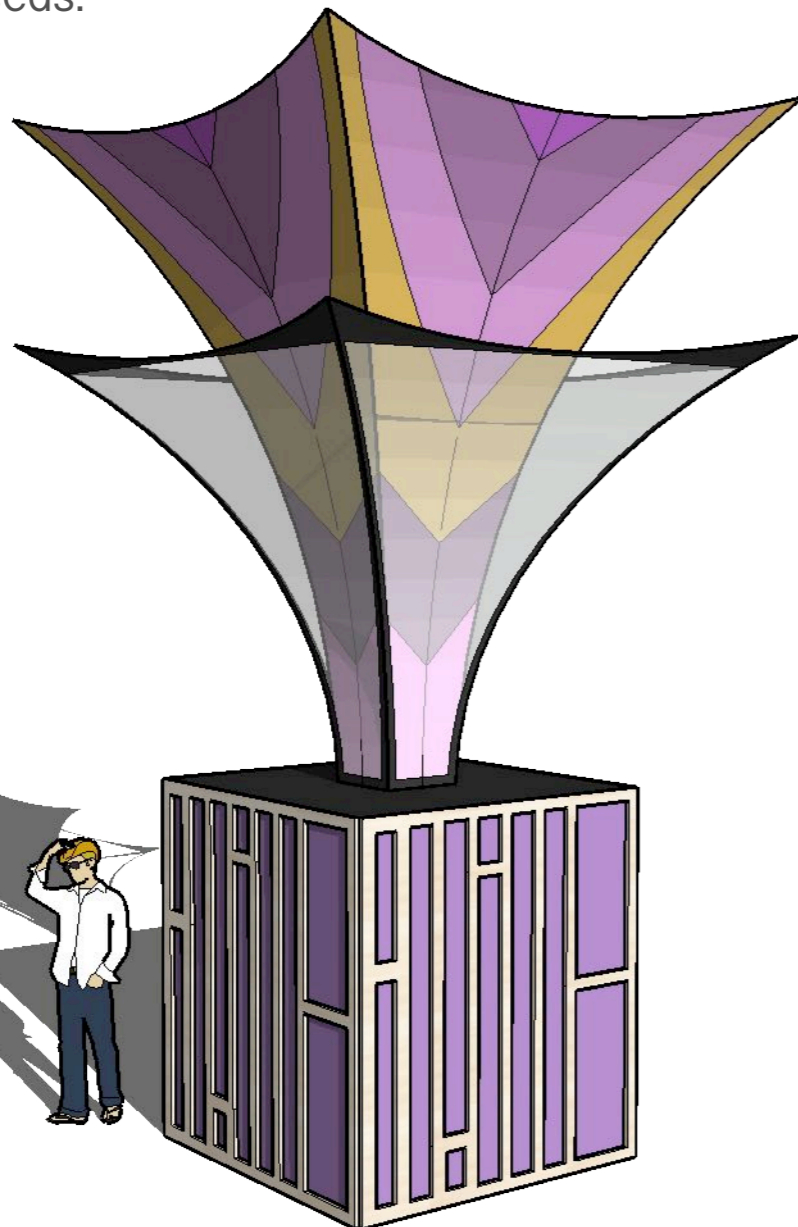

# FLOWER TOWERS

## GROUND DECORATION

The Flower Tower! This innovative product is designed to bring vibrant color and a touch of whimsy to any festival ground. Is a versatile and multifunctional structure that can be used in a variety of ways. It can serve as an eye-catching entrance to your festival, create colorful corridors to guide guests, or be scattered around the festival ground to add a pop of color and character. It is available in a range of colors, making it easy to customize and adapt to your specific event needs.

### MEASUREMENTS:

**WIDTH: 2m**

**DEPTH: 2m**

**HEIGHT: 6m**

## STAGE DESIGN

This innovative and eye-catching structure is not only a decorative object but can also function as a main stage for your festival. Its unique and striking design is sure to add a pop of color and character to any festival ground. The Flower Tower can be illuminated in a variety of ways, from colorful LED lighting to strobes and special effects, taking your festival to the next level. - It's sure to leave a lasting impression on your guests.