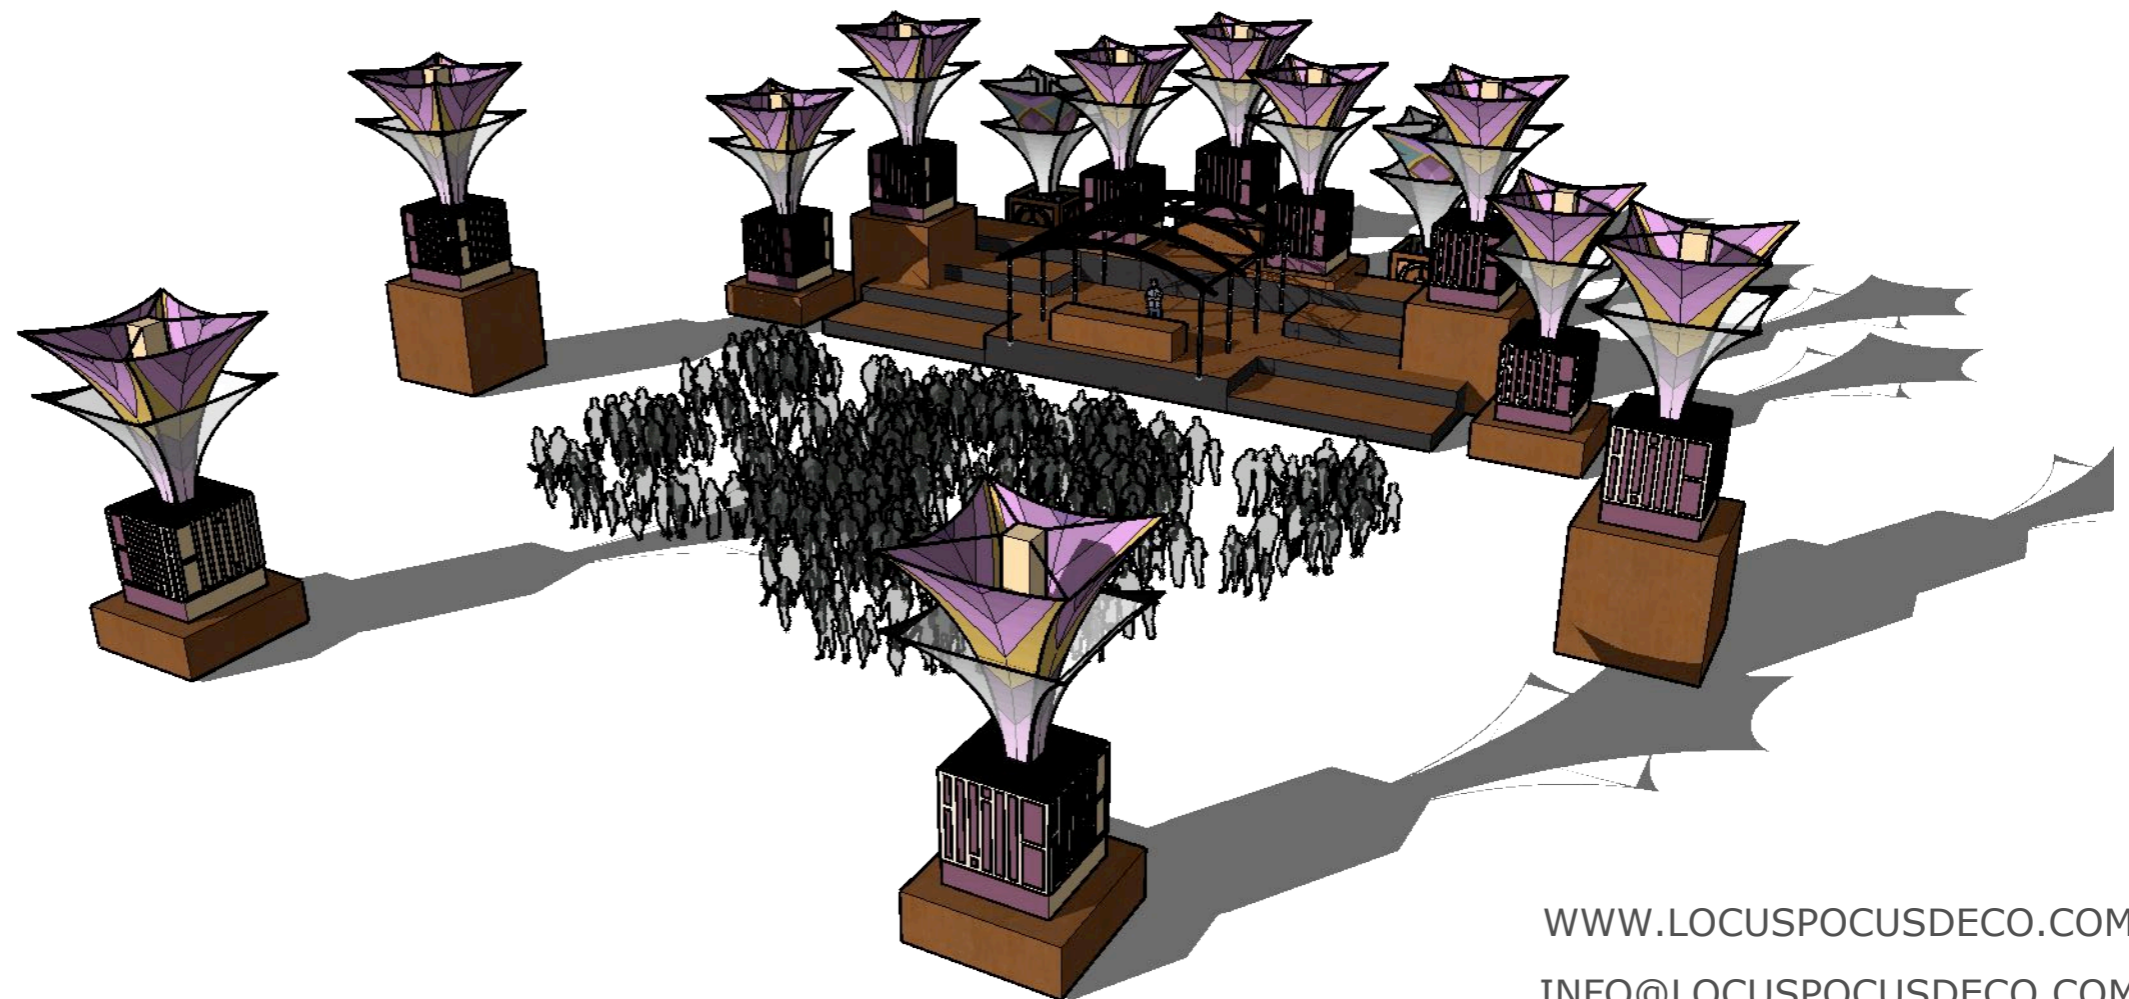

## GROUND DECORATION

The Flower Tower! This innovative product is designed to bring vibrant color and a touch of whimsy to any festival ground. Is a versatile and multifunctional structure that can be used in a variety of ways. It can serve as an eye-catching entrance to your festival, create colorful corridors to guide guests, or be scattered around the festival ground to add a pop of color and character. It is available in a range of colors, making it easy to customize and adapt to your specific event needs.

## STAGE DESIGN

This innovative and eye-catching structure is not only a decorative object but can also function as a main stage for your festival. Its unique and striking design is sure to add a pop of color and character to any festival ground. The Flower Tower can be illuminated in a variety of ways, from colorful LED lighting to strobes and special effects, taking your festival to the next level. - It's sure to leave a lasting impression on your guests.

### MEASUREMENTS:

**WIDTH:** 37m

**DEPTH:** 35m

**HEIGHT:** 10m

# FLOWER TOWERS